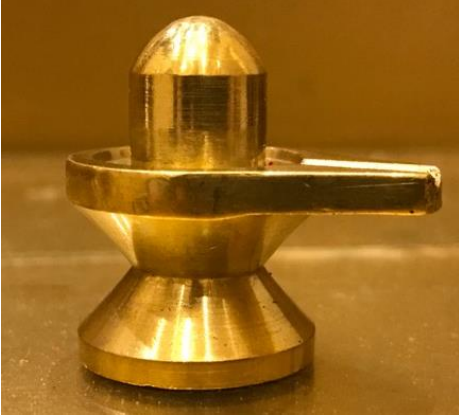

Srirastu

Subhamastu

Avighnamastu

इति ललिता पेठम

OM Sri Lalitha Para Devyei Namaha
OM Namō Naarayanaaya
OM Sri Amareswaraaya Namaha

Dear Devotees,

Sri Lalitha Peetham is offering a special energized Shiva Lingam to devotees donating \$250 or more. This Shiva Lingam is made of brass and is appropriately sized to install at home without following elaborate daily procedures. This batch of Shiva Lingams has been procured from India. Each Shiva Lingam has been duly purified by a series of Abhishekams during Kartika Maasam and energized through chanting of Rudram and Maha Mrutyunjaya Mantra for 40 days.

Presence of this Shiva Lingam at home blesses the household with harmony and abundance. Worship of this connects a devotee with the Supreme Being – Lord Shiva. It brings prosperity, happiness and contentment to the family members where it is worshipped.